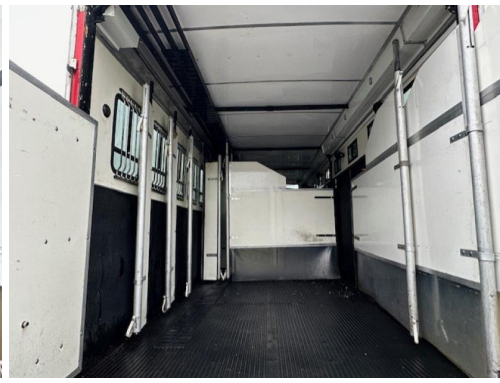

Tel : 01327 368 474 or 01327 262 950
E-mail : sales@horseboxseller.com
Mobile : 07725 470 956

HORSE
your pe

www.horseboxseller.com