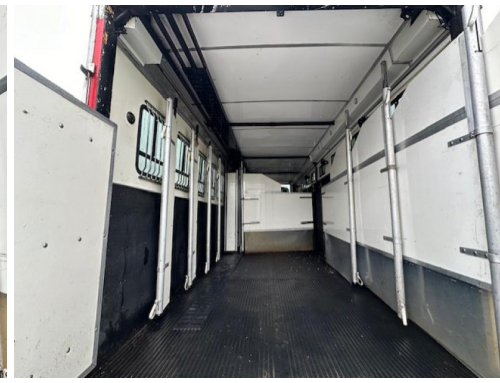

Tel : 01327 368 474 or 01327 262 950
E-mail : sales@horseboxseller.com
Mobile : 07725 470 956

HORSE
your pe

www.horseboxseller.com