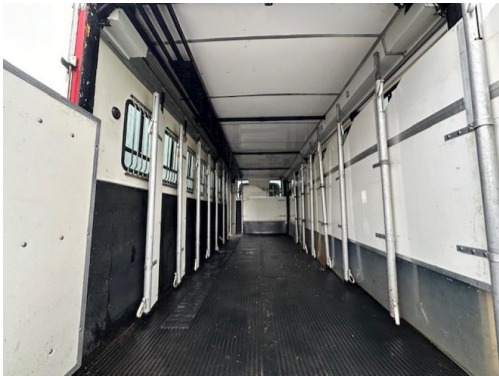

Tel : 01327 368 474 or 01327 262 950
E-mail : sales@horseboxseller.com
Mobile : 07725 470 956

HORSE
your pe

www.horseboxseller.com